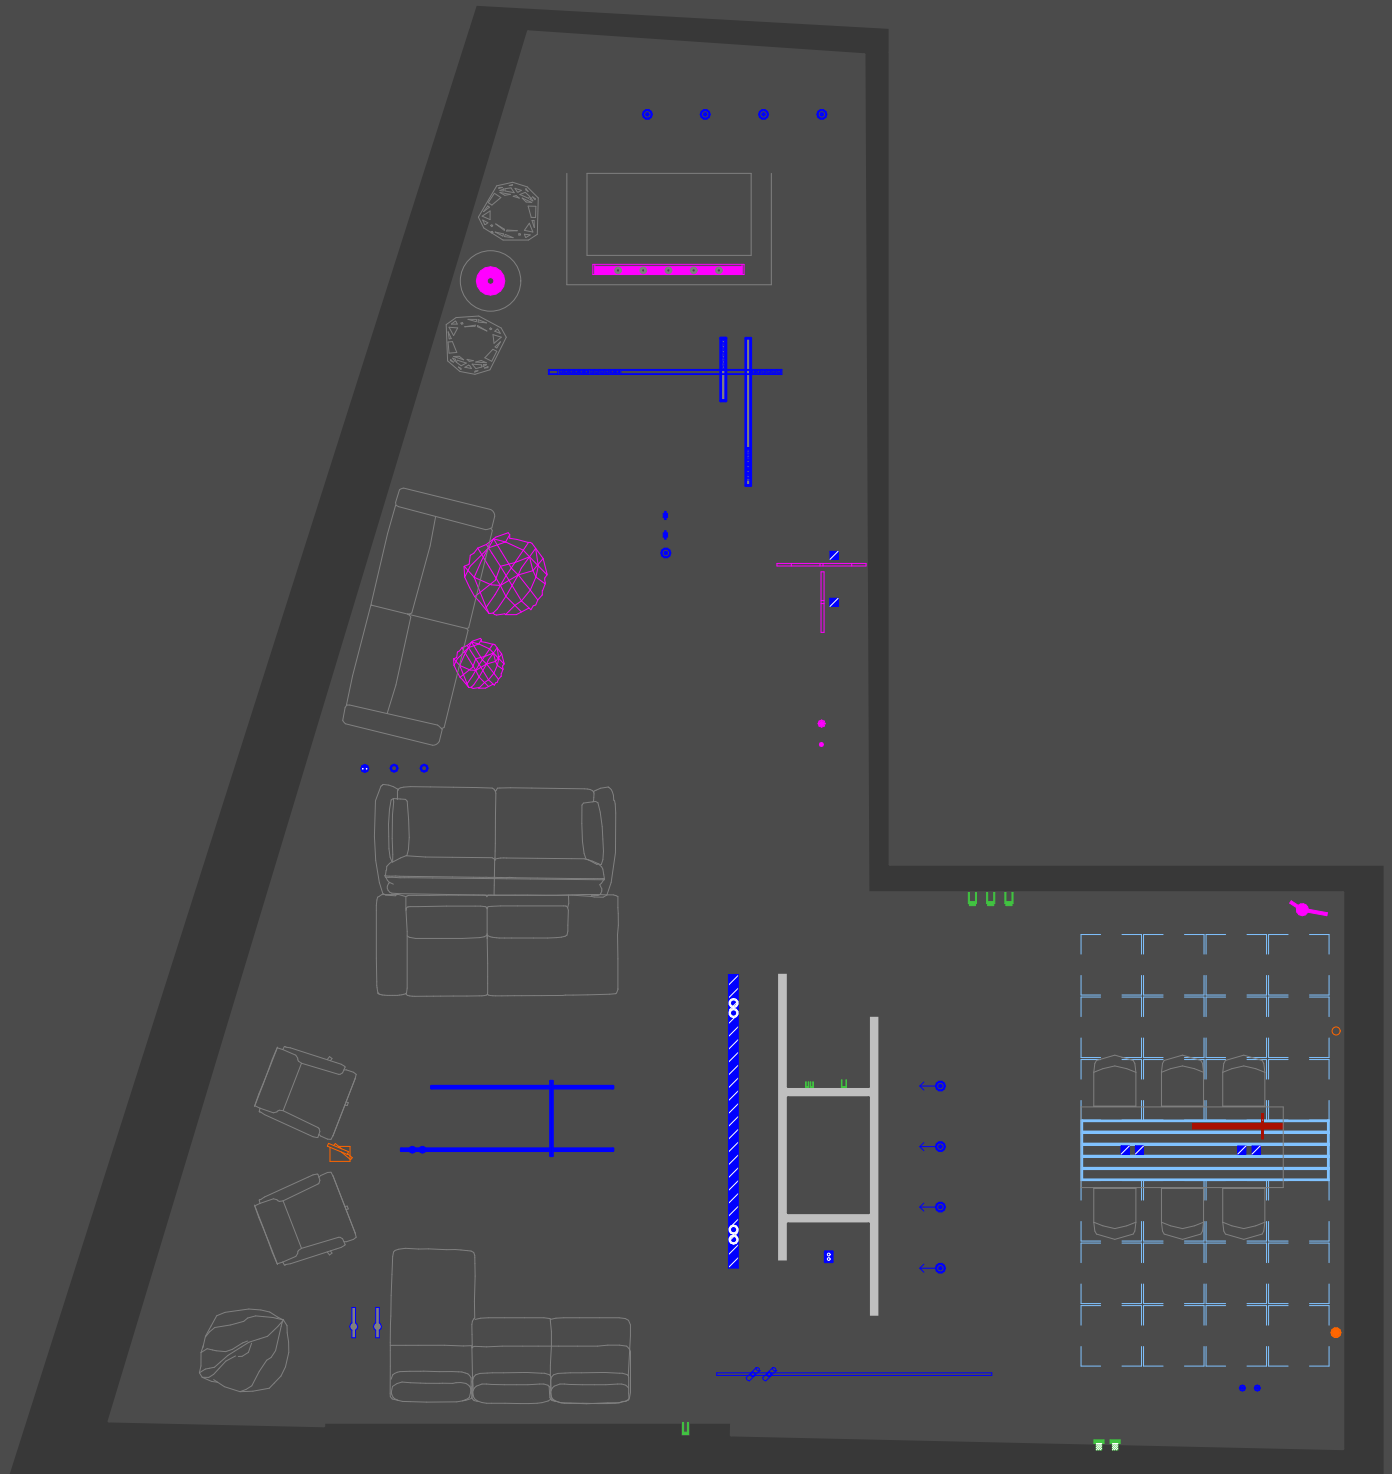

PROJECT SHOWROOM TRACCIA

contact:

data proponente:

PROIECT SHOWROOM TRACCIA

plansa: lighting design
scara 1:75
contact:
data propunere:

- ceiling fitting
- pendant fitting
- wall fitting
- floor lamps
- table lamps
- ceiling system
- furniture

plan iluminat - sc. 1:75

Aceasta este o propunere initiala. Proiectul poate suferi modificari in urma masuratorilor luate pe santier.

PROJECT SHOWROOM TRACCIA

plansa: legenda

scara -

contact:

data propunere:

	aplis in-line 40 downlight	KREON	
	aplis in-line 60 downlight	KREON	
	aplis 80 downlight	KREON	
	aplis in-line 80 wallwasher	KREON	
	ato in-line 80 single	KREON	
	ato in-line 80 twin	KREON	
	cana 80	KREON	
	holon 80 twin in- cana	KREON	
	diapason 40, base	KREON	
	down in-line 80	KREON	
	erubo	KREON	
	holon 40, track mounted	KREON	
	holon 40 on-kagi fixed, level 1	KREON	
	kagi 16 surface mounted, level 1	KREON	
	kagi blind surface mounted, level 2	KREON	
	nuit profile surface mounted	KREON	
	nuit profile recessed mounted	KREON	
	stripe 25 double	KREON	
	tubo	KREON	

PROJECT SHOWROOM TRACCIA

plansa: imagini produse
scara -
contact:
data propunere:

aplis in-line 60 downlight

aplis in-line 80 wallwasher

ato in-line 80 single

ato in-line 80 twin

PROJECT SHOWROOM TRACCIA

plansa: imagini produse
scara -
contact:
data propunere: